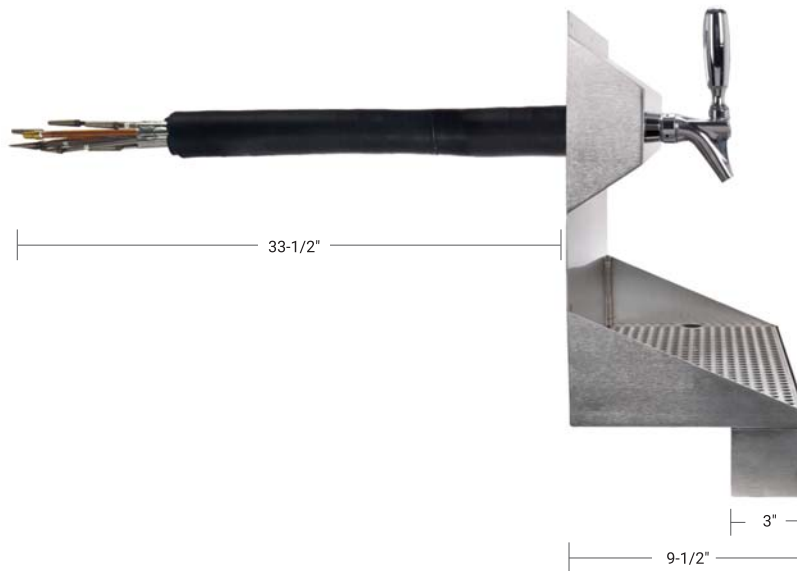

Faucet knobs are not included.